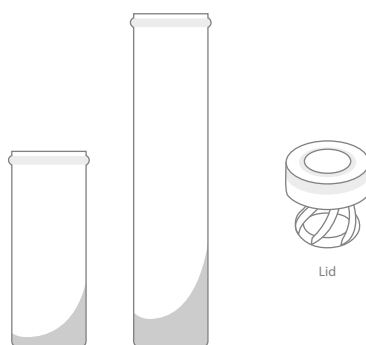

Effervescent

Shape

- Round standard tablets size of 25 mm diameter and 4 g

Formulation

- Extensive list of great-tasting formulations covering a wide spectrum of consumers' needs

Flavours

- All standard flavours (fruit & herbs) and special flavours (cola)
- Individual new flavours possible

Packaging type

- Tubes printed in offset, IML or digital printing technology

Packaging material

- 20's: Offset & Digital printing, in mould labeling, (IML), IML with metallic effect, also with folding box 1/2/3

Packaging size

- 10's tubes
- 20's tubes

Batch size

- 10.000 tubes

Lead time

- For first order 10 weeks after signature & artwork approval
- For consecutive orders 8 weeks

Forms

Ø 25 mm

Packaging

Offset, IML and digital printed tubes
(10's and 20's)

Realise your ideas with a trusted partner

Do you have a product idea you would like to develop with us? We look forward to hearing from you – contact us soon!